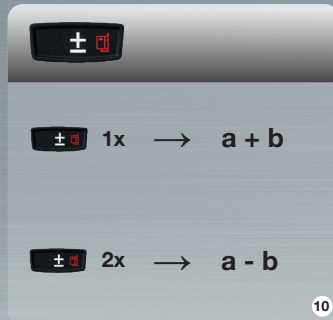

SOLA-Messwerkzeuge GmbH
Unteres Tobel 25, 6840 Götztis, Austria
Tel: +43 (0)5523 53380-0
sola@sola.at, www.sola.at

Please find the operating instructions on sola.at

Download free **SOLA Measures app** to connect the METRON 60 BT to your smartphone via Bluetooth.

R373279

9

11

10

12

QUICK START METRON 60 BT

1. 1 ON | Measure button | Continuous measurement
2. 2 Function button | Memory
3. 3 Addition, subtraction | Reference point
4. 4 OFF | Stop measurement | Clear | Back | Exit the mode