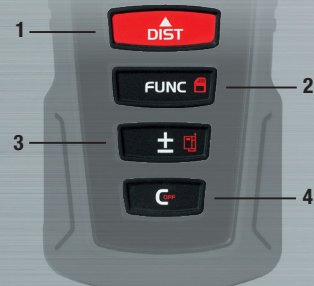

## QUICK START METRON 60 BT

- 1 ON | Measure button | Continuous measurement
- 2 Function button | Memory
- 3 Addition, subtraction | Reference point
- 4 OFF | Stop measurement | Clear | Back | Exit the mode