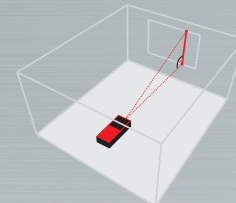

## QUICK START METRON 60 BT

- 1 ON | Measure button | Continuous measurement
- 2 Function button | Memory
- 3 Addition, subtraction | Reference point
- 4 OFF | Stop measurement | Clear | Back | Exit the mode

## Start

1

3

5

7

2

4

6