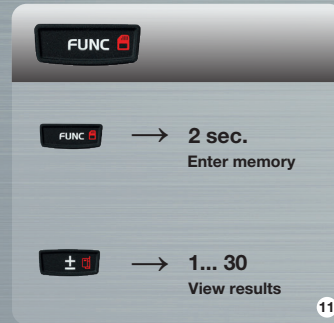

SOLA-Messwerkzeuge GmbH
Unteres Tobel 25, 6840 Götztis, Austria
Tel: +43 (0)5523 53380-0
sola@sola.at, www.sola.at

Please find the operating instructions on sola.at

Download free **SOLA Measures app** to connect the METRON 60 BT to your smartphone via Bluetooth.

R373279

9

11

10

12

QUICK START METRON 60 BT

1. 1 ON | Measure button | Continuous measurement
2. 2 Function button | Memory
3. 3 Addition, subtraction | Reference point
4. 4 OFF | Stop measurement | Clear | Back | Exit the mode