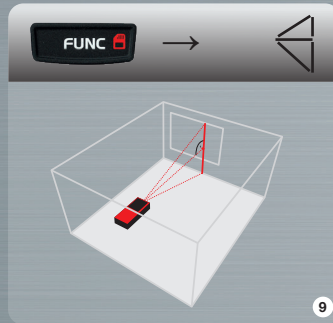

SOLA-Messwerkzeuge GmbH
Unteres Tobel 25, 6840 Götztis, Austria
Tel: +43 (0)5523 53380-0
sola@sola.at, www.sola.at

Please find the operating instructions on sola.at

Download free **SOLA Measures app** to connect the METRON 60 BT to your smartphone via Bluetooth.

R373279

9

11

10

12

QUICK START METRON 60 BT

1. 1 ON | Measure button | Continuous measurement
2. 2 Function button | Memory
3. 3 Addition, subtraction | Reference point
4. 4 OFF | Stop measurement | Clear | Back | Exit the mode