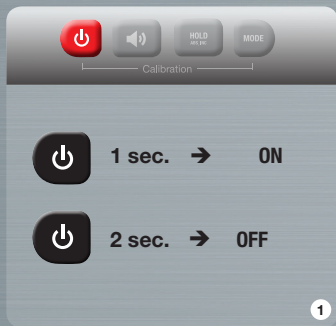

DIGITAL LEVEL RED/REDM DIGITAL

- 1 On/off switch / Display light
- 2 On/off switch acoustics (signal at 0° and 90°)
- 3 Hold function (measurement is retained by pressing once) / Switching between ABS (absolute) and INC (incremental)
- 4 Mode button for switching between measured value settings (°, mm/m, %, in/ft)
- 5 Arrows show in which direction the spirit level has to be moved
- 6 Display ° / mm/m / % / in/ft
- 7 Display in the case of low battery voltage
- 8 Display of ABS or INC