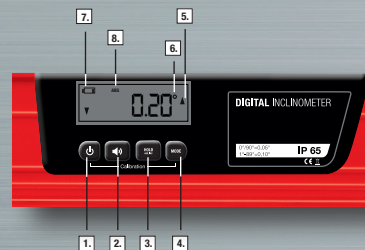

DIGITAL LEVEL RED/REDM DIGITAL

- 1 On/off switch / Display light
- 2 On/off switch acoustics (signal at 0° and 90°)
- 3 Hold function (measurement is retained by pressing once) / Switching between ABS (absolute) and INC (incremental)
- 4 Mode button for switching between measured value settings (°, mm/m, %, in/ft)
- 5 Arrows show in which direction the spirit level has to be moved
- 6 Display ° / mm/m / % / in/ft
- 7 Display in the case of low battery voltage
- 8 Display of ABS or INC