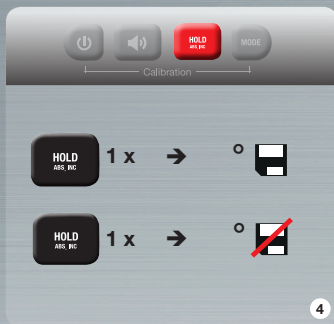

DIGITAL LEVEL RED/REDM DIGITAL

- 1 On/off switch / Display light
- 2 On/off switch acoustics (signal at 0° and 90°)
- 3 Hold function (measurement is retained by pressing once) / Switching between ABS (absolute) and INC (incremental)
- 4 Mode button for switching between measured value settings (°, mm/m, %, in/ft)
- 5 Arrows show in which direction the spirit level has to be moved
- 6 Display ° / mm/m / % / in/ft
- 7 Display in the case of low battery voltage
- 8 Display of ABS or INC