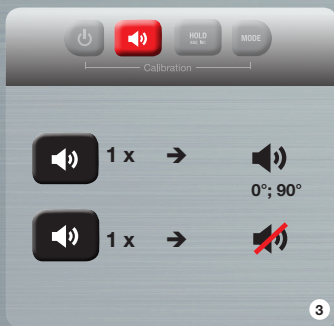

DIGITAL LEVEL RED/REDM DIGITAL

- 1 On/off switch / Display light
- 2 On/off switch acoustics (signal at 0° and 90°)
- 3 Hold function (measurement is retained by pressing once) / Switching between ABS (absolute) and INC (incremental)
- 4 Mode button for switching between measured value settings (°, mm/m, %, in/ft)
- 5 Arrows show in which direction the spirit level has to be moved
- 6 Display ° / mm/m / % / in/ft
- 7 Display in the case of low battery voltage
- 8 Display of ABS or INC