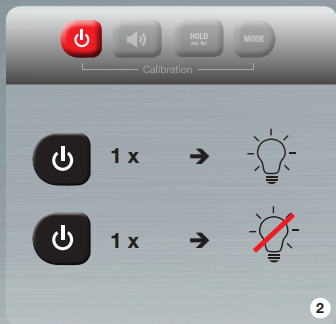

DIGITAL LEVEL RED/REDM DIGITAL

- 1 On/off switch / Display light
- 2 On/off switch acoustics (signal at 0° and 90°)
- 3 Hold function (measurement is retained by pressing once) / Switching between ABS (absolute) and INC (incremental)
- 4 Mode button for switching between measured value settings (°, mm/m, %, in/ft)
- 5 Arrows show in which direction the spirit level has to be moved
- 6 Display ° / mm/m / % / in/ft
- 7 Display in the case of low battery voltage
- 8 Display of ABS or INC